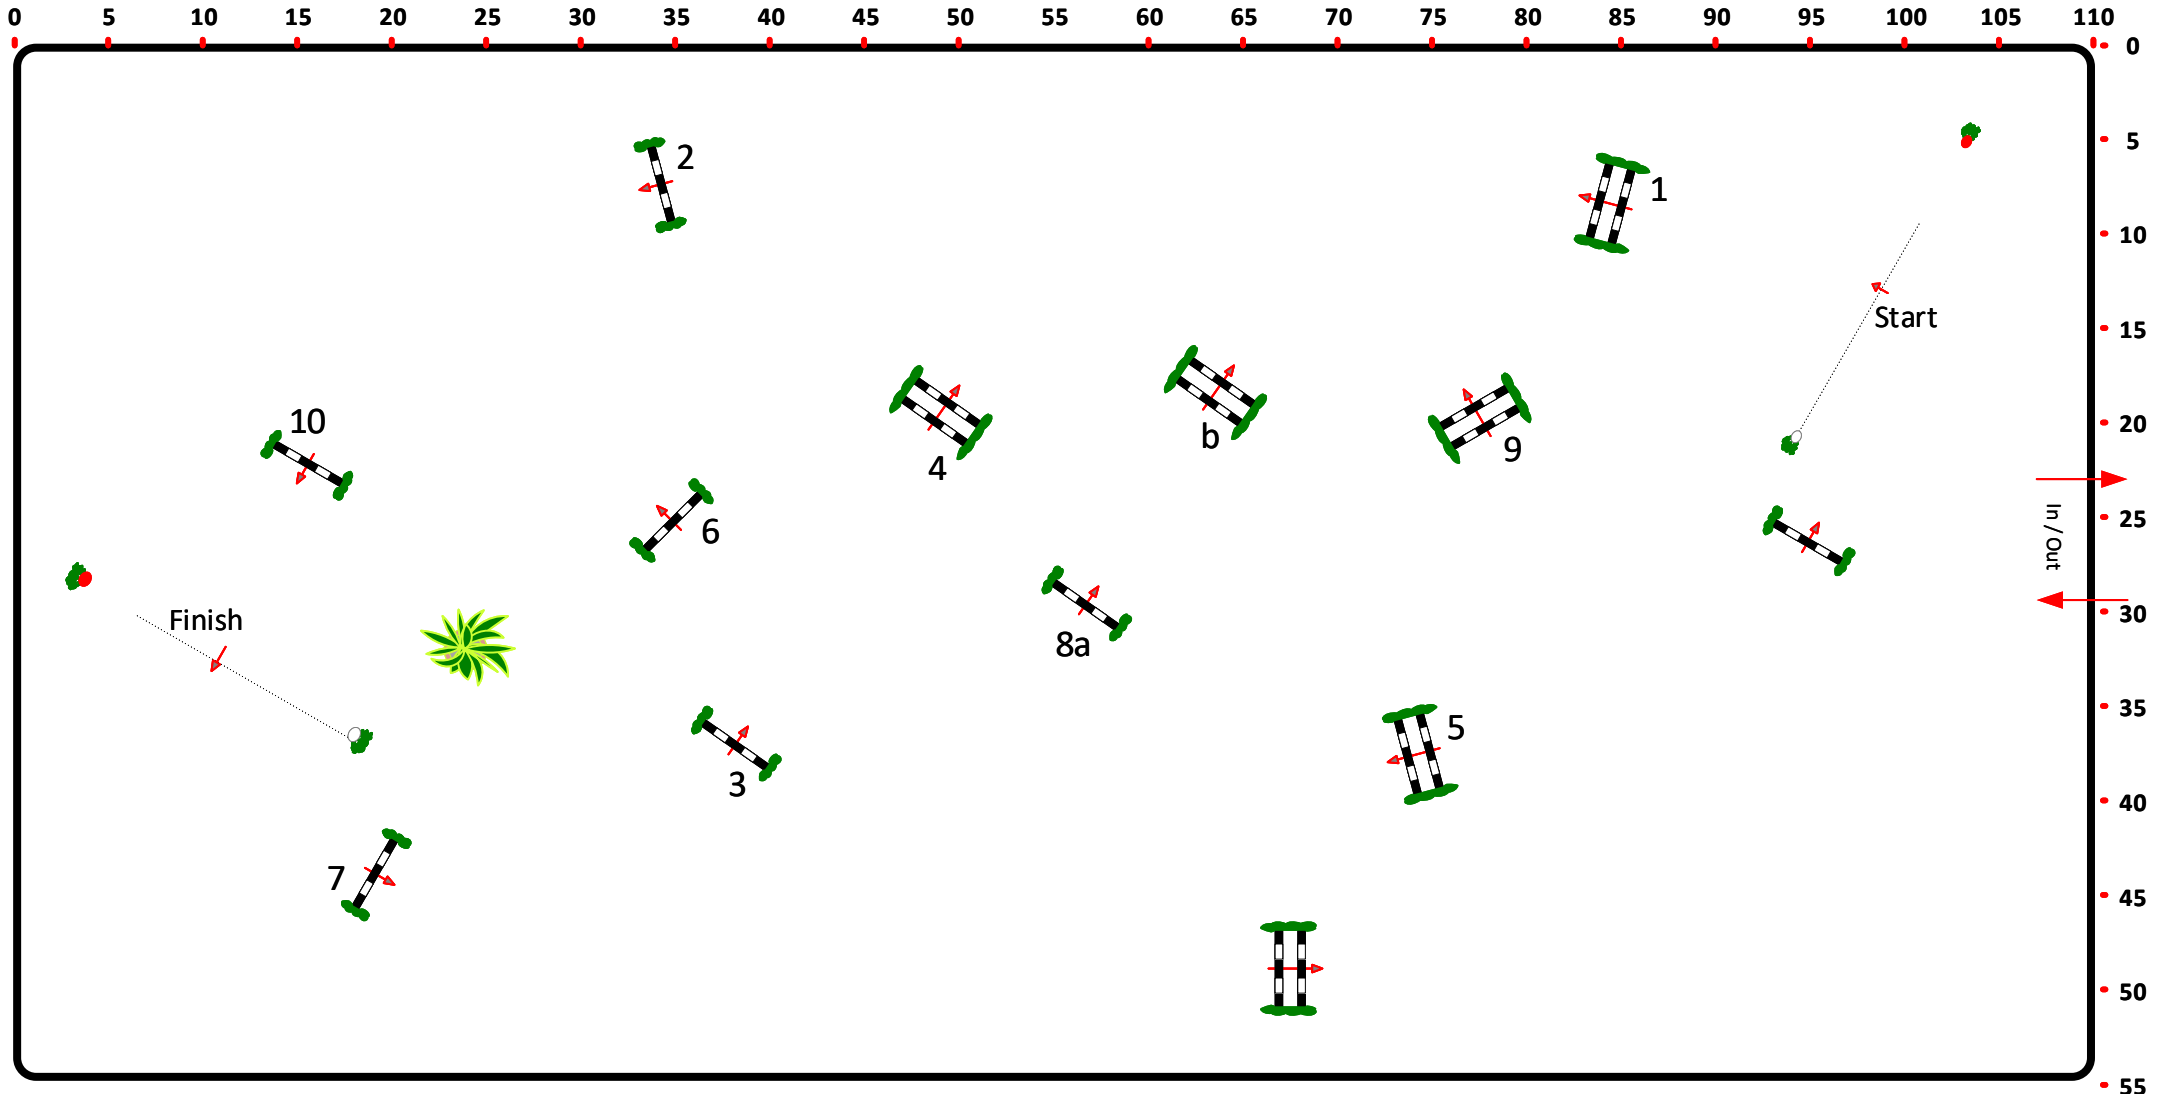

ZR LANDO 22-23.06.19r.

Class No.: 6 P

Competition against the clock

sobota, 22 czerwiec:

Table: A
National RG:
FEI RG / Art.
Height: 1,10 m

Speed: 350 m/min
Length: 0 m
Time allowed: 0 sec
Time limit: 0 sec

Obstacles: 10
Efforts: 11
Penalty sec:
Closed combination:

1st Jump-off:
Length: 0 m
Time allowed: 0 sec
Time limit: 0 sec

JURY