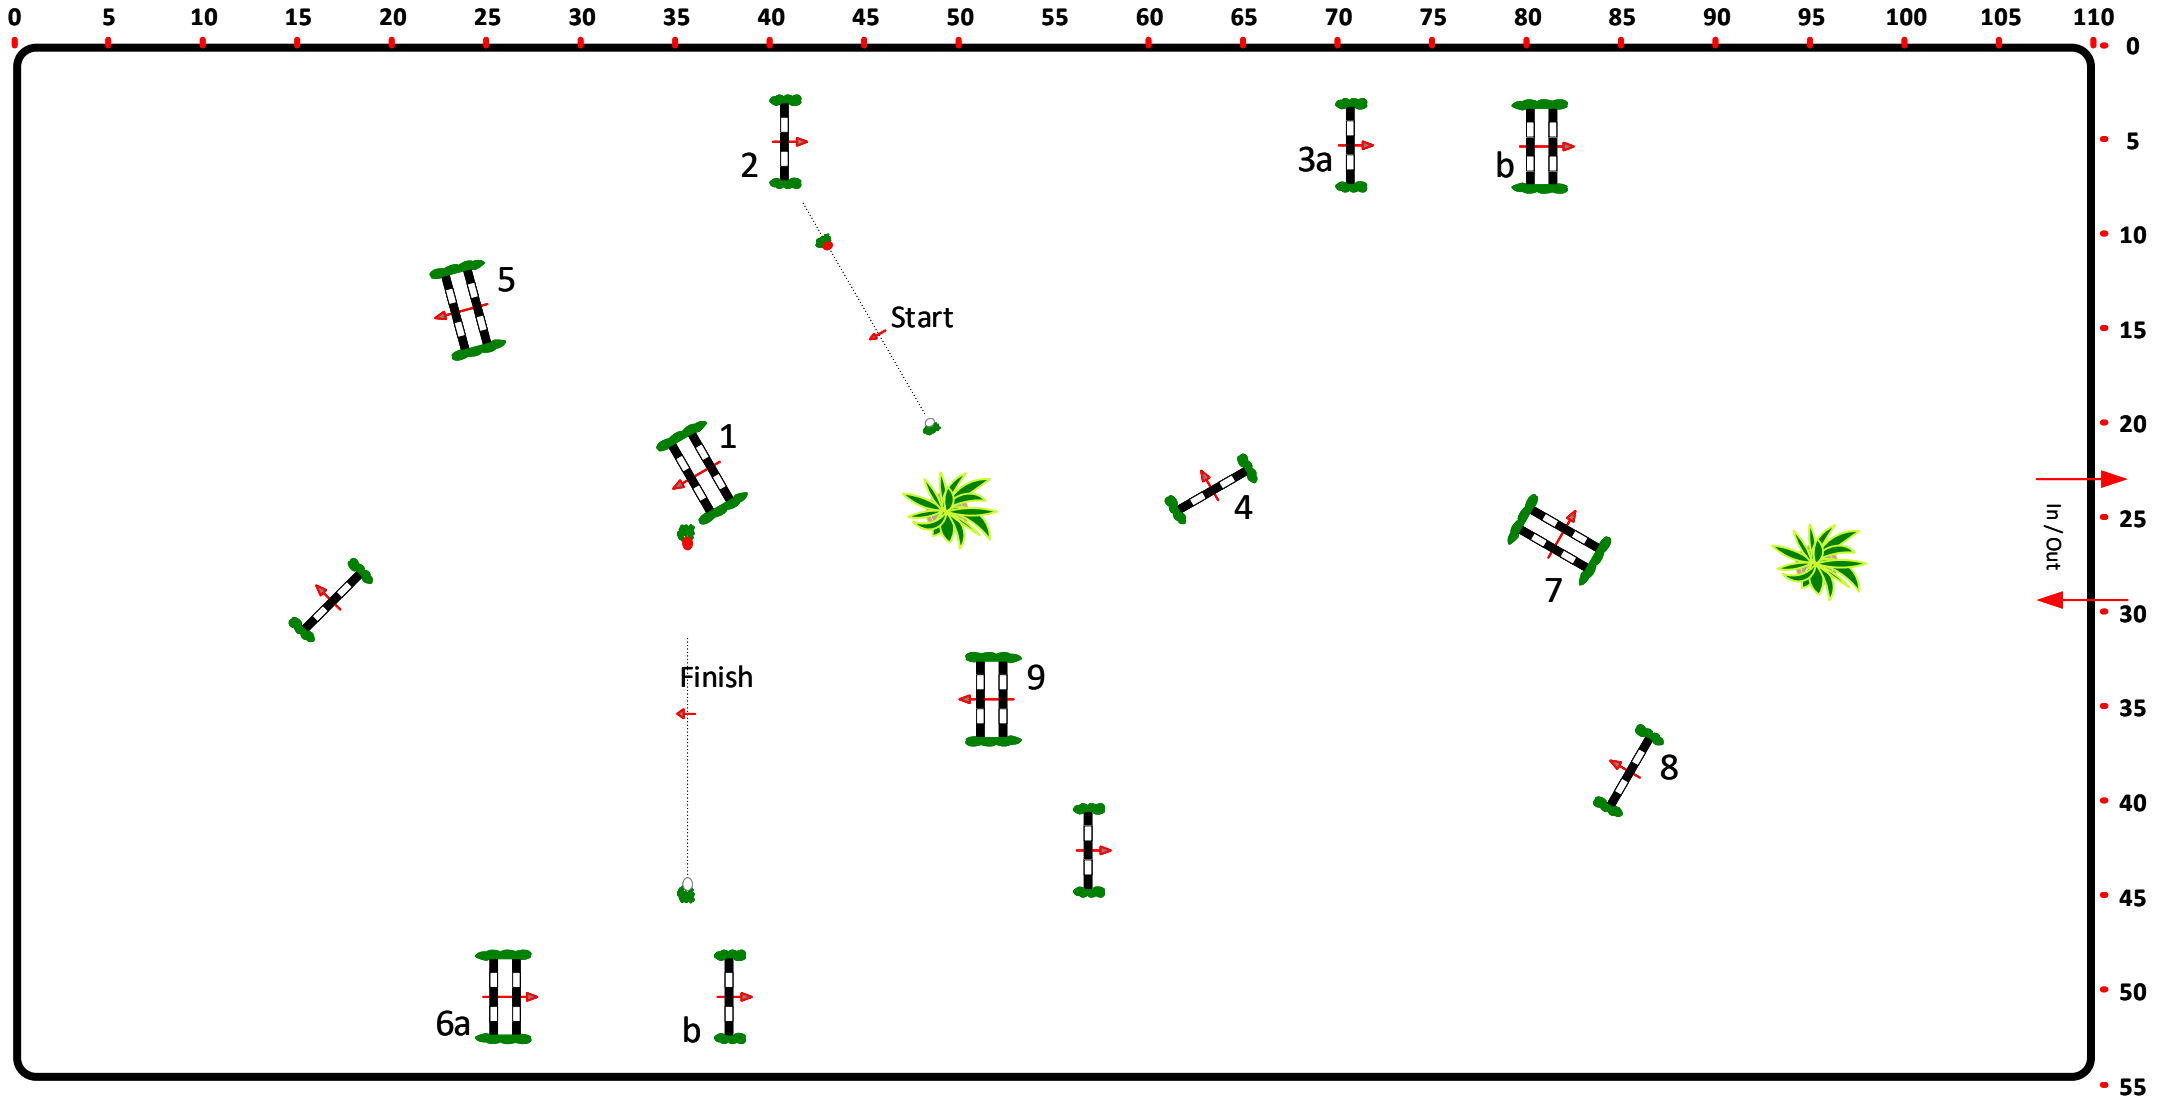

ZR LANDO 22-23.06.19r.

Class No.: 12

L

Competition against the clock

niedziela, 23 czerwiec

Table: A
National RG:
FEI RG / Art.
Height: 1.00 m

Speed: 350 m/min
Length: 470 m
Time allowed: 81 sec
Time limit: 162 sec

Obstacles: 10
Efforts: 12
Penalty sec:
Closed combination:

1st Jump-off:
Length: 0 m
Time allowed: 0 sec
Time limit: 0 sec

JURY