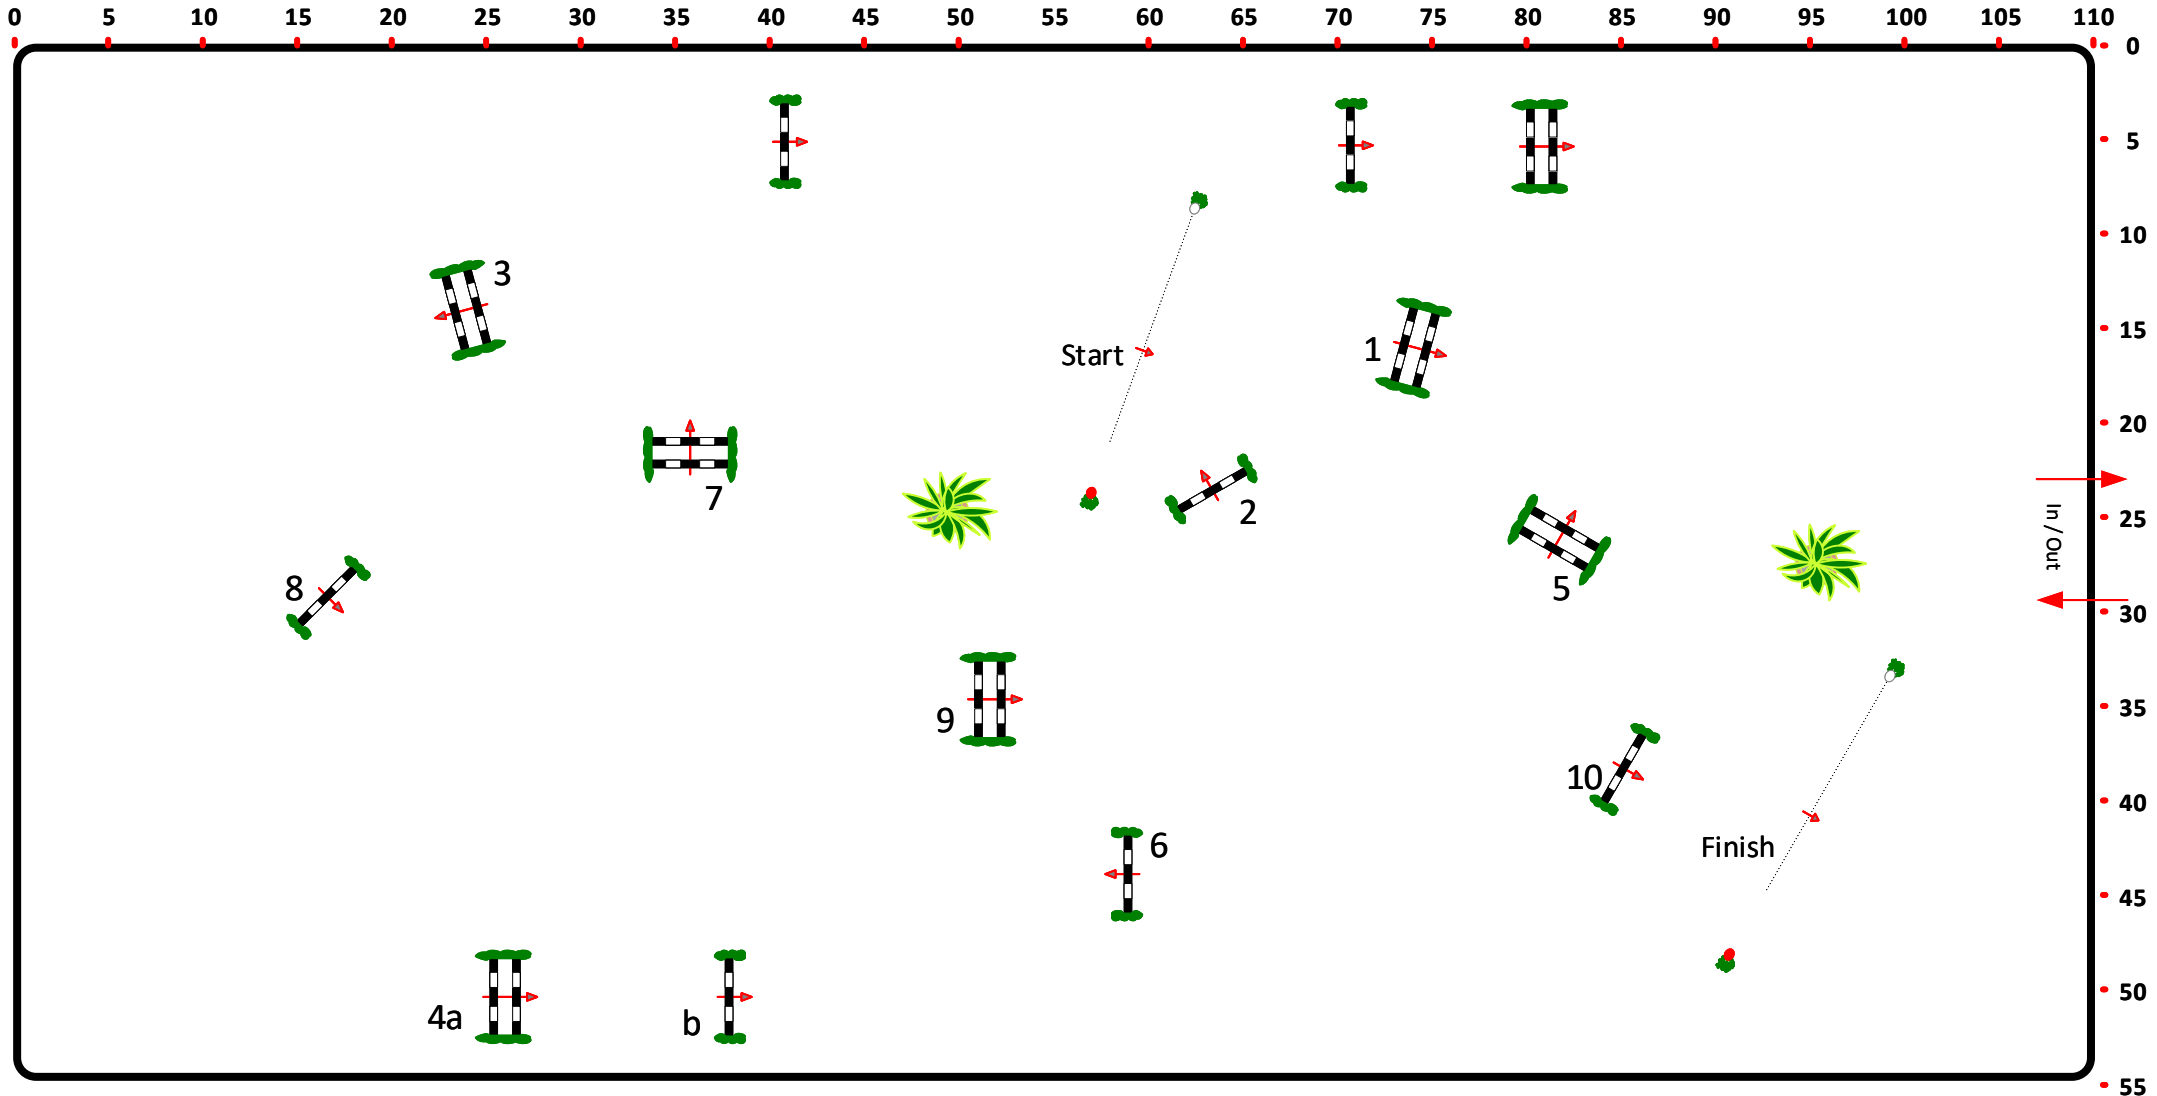

# ZR LANDO 22-23.06.19r.

Class No.: 14 P

Competition against the clock

niedziela, 23 czerwiec

Table: A  
National RG:  
FEI RG / Art.  
Height: 1,10 m

Speed: 350 m/min  
Length: 470 m  
Time allowed: 81 sec  
Time limit: 162 sec

Obstacles: 10  
Efforts: 12  
Penalty sec:  
Closed combination:

1st Jump-off:  
Length: 0 m  
Time allowed: 0 sec  
Time limit: 0 sec

JURY