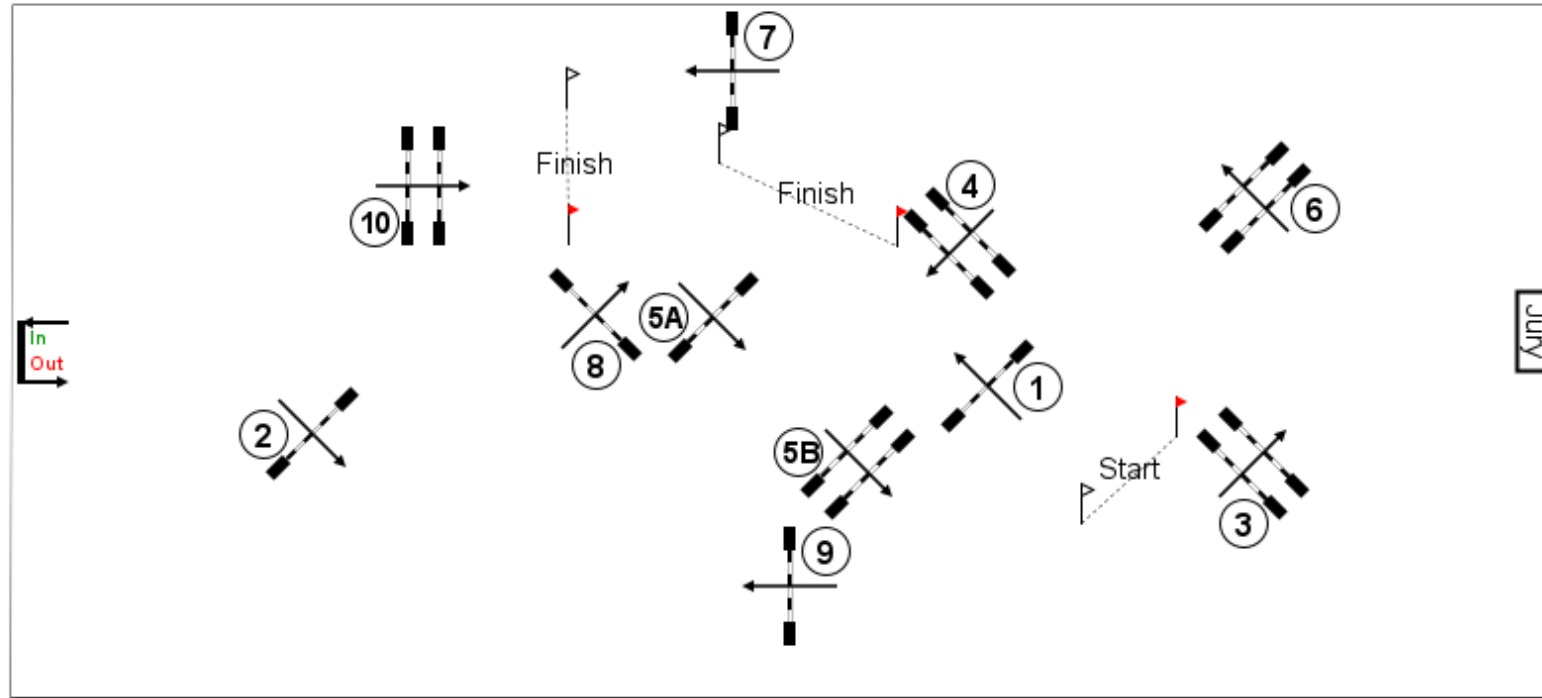

Ośrodek
Jeździecki
Zbrostawice

ZR i HPŚ Zbrostawice

Class: Nr 39 L/L on 2 May 2021

Dwunawrotowe , level: 100/100 cm, article: Wg Reg. HPŚ

Course Designer: Dariusz Świdorski

(65m, 29m)

Course Details

First Round

Fences: 1 - 10

Distance: 460.0m Speed: 325m/min

Time Allowed: 85s Time Limit: 170s

Round 2

1, 2, 3, 4, 5A, 5B, 6, 7, 8

Distance: 370.0m Speed: 350m/min

Time Allowed: 63s Time Limit: 126s